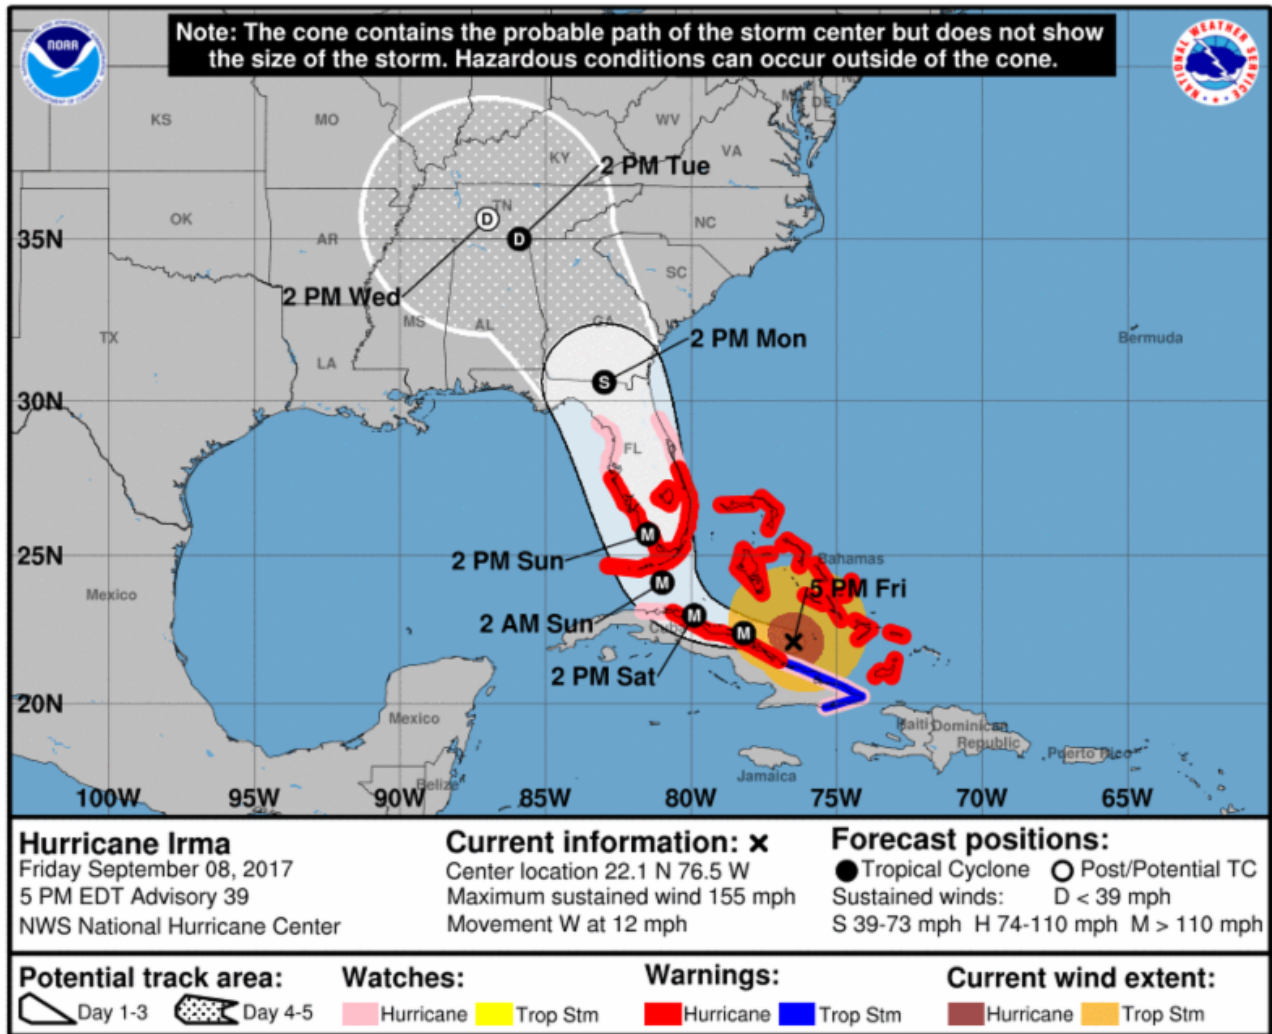

[Website](#) [Residents](#) [Business](#) [Village Departments](#) [Contact Us](#)

Dear Bill,

Unfortunately, due to the extremely high volume of garbage being put out within the county the Solid Waste Authority has experienced long delays in receiving garbage. Because of this, areas of the county - including the Village - will not receive further garbage service until after the storm. **Please pull back your garbage cans and secure them until after the storm.** Regular garbage service will resume as soon as possible once the storm passes. We just learned of this and are very sorry for the inconvenience. Thank you for your patience and understanding.

In addition, please be advised Palm Beach County will begin a countywide **curfew** during this hurricane beginning Saturday, September 10, 2017 at 3:00 pm.

The curfew will remain in effect until additional information is sent out and the roadways are clear. Only "essential emergency personnel" will be permitted weather permitting, to be out during the curfew hours.

Please Be Safe!

Important Storm-Related Information

The links below provide tips on how to prepare for a storm and other sites to update you on the storm's progress.

After the storm, please help us with recovery efforts and send photos of damage and flooding to stormpics@vpsfl.org and note from where the photo was taken.