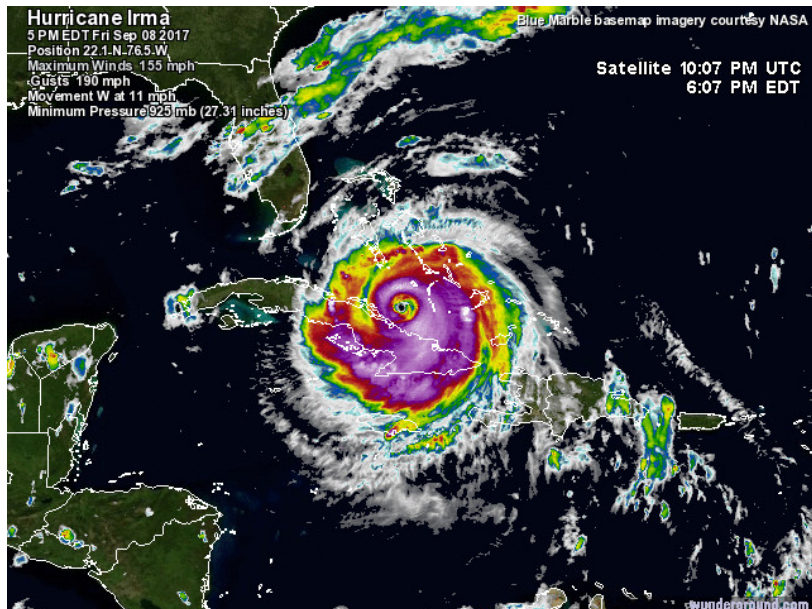

In addition, please be advised Palm Beach County will begin a countywide **curfew** during this hurricane beginning Saturday, September 10, 2017 at 3:00 pm.

The curfew will remain in effect until additional information is sent out and the roadways are clear. Only "essential emergency personnel" will be permitted weather permitting, to be out during the curfew hours.

Please Be Safe!

Important Storm-Related Information

The links below provide tips on how to prepare for a storm and other sites to update you on the storm's progress.

After the storm, please help us with recovery efforts and send photos of damage and flooding to stormpics@vpsfl.org and note from where the photo was taken.

- [Hurricane Preparedness](#)
- [NOAA Website](#)
- [Palm Beach County Emergency Operations Center](#)
- [Hurricane Shelters in Palm Beach County](#)
- [Florida Division of Emergency Management](#)
- [National Hurricane Center](#)
- [FPL](#)
- [Comcast](#)
- [Salvation Army Disaster Services](#)
- [American Red Cross of Palm Beach & Martin County](#)

The safety and well being of you and your family as well as your property is our primary concern. Please help us by taking these steps to do everything possible to avoid being negatively affected by these potential perils.

Sincerely,

Bill Golson
Village of Palm Springs

Bill Golson